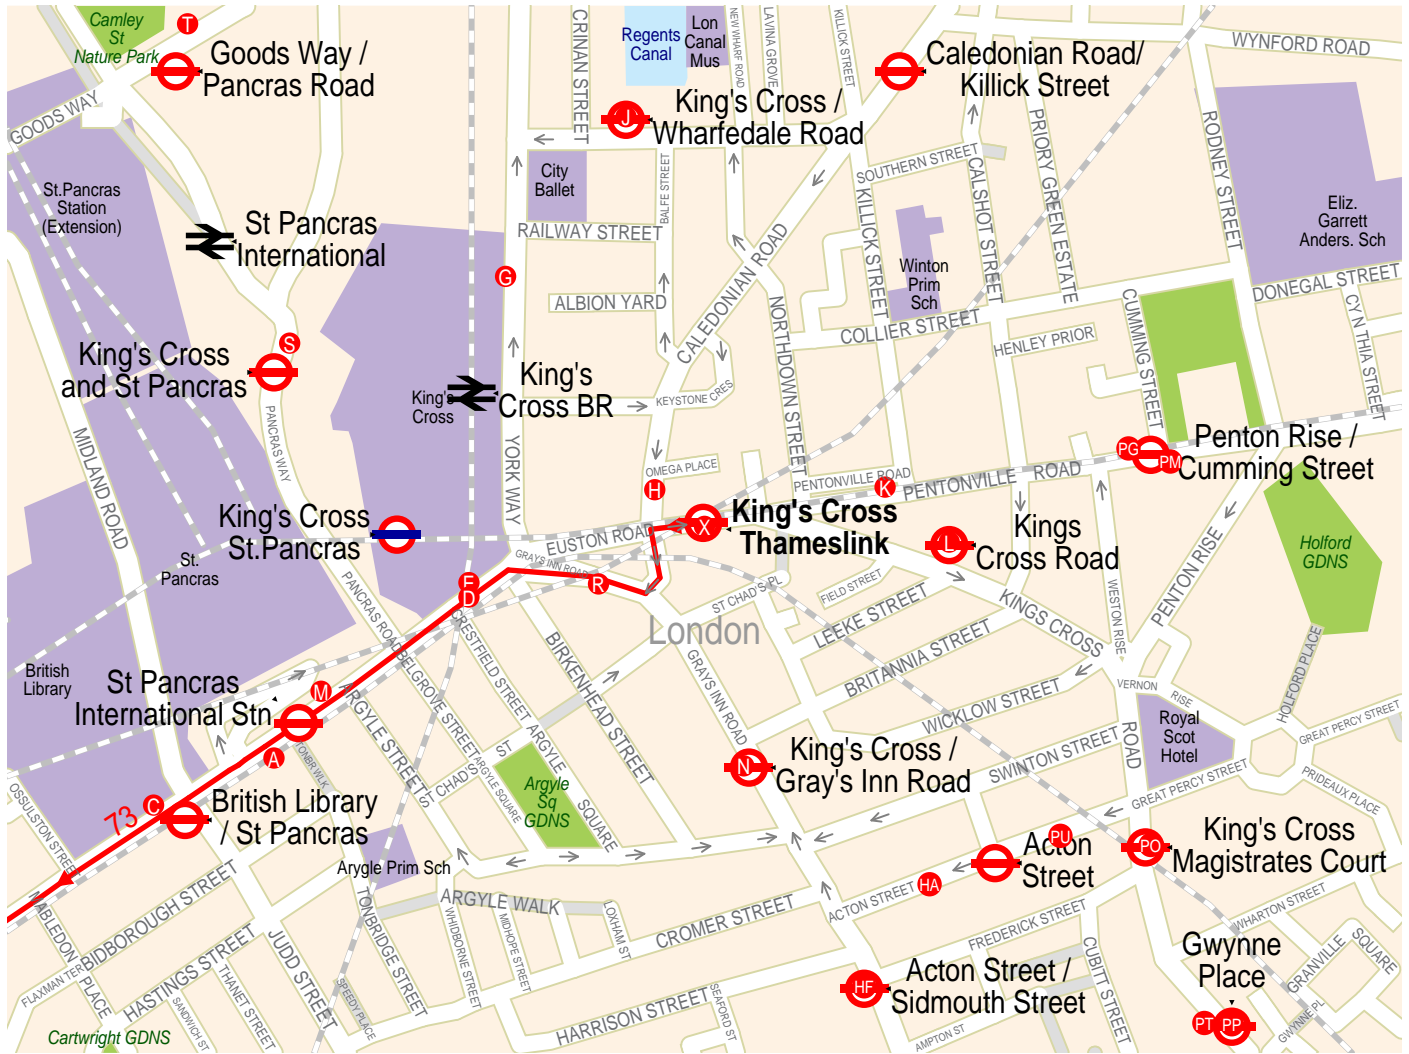

Area Map: King's Cross Thameslink

© 2003 NAVTEQ/PTV AG/Map&Guide

- London Buses
- ⊖ Bus
- ⇄ Train
- ⊖ Underground